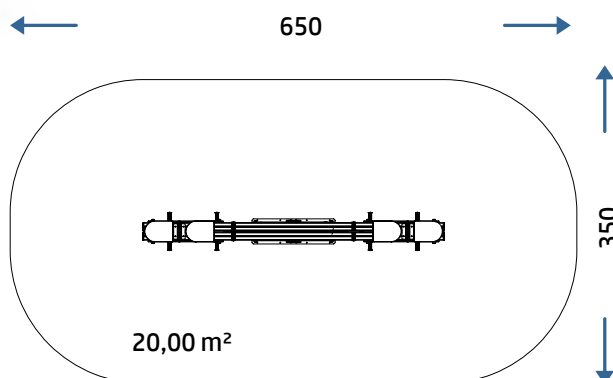

PRODUCT SHEET

REV 0.0 - IT202509

803 BILICO 4 POSTI LEGNO

SECURITY AREA

ROCKING

COMPOSIZIONE

- 19mm thick HDPE sheet shapes
- n° 4 HDPE seats
- n° 4 plastic knobs
- n° 8 footrests in plastic material
- n° 1 central crosspiece made up of two wood poles in the 90x90mm section with caps at the ends
- metal sheet connecting bracket powder coated
- n° 2 Ø200mm trafiside steel springs with anti-crushing system and a central pin with bearings
- HDPE sheet decorations

INSTALLATIONS

Freestanding version

CATALOG COLLECTION

PLAYGROUND ESSENTIALS

	DIMENSIONS (L X W X H)	240 x 115 x 120 cm
	IMPACT AREA	13,50 m ²
	MAXIMUM CFH	85 cm
	SUGGESTED AGE OF USE	3+
	NUMBER OF USERS	4